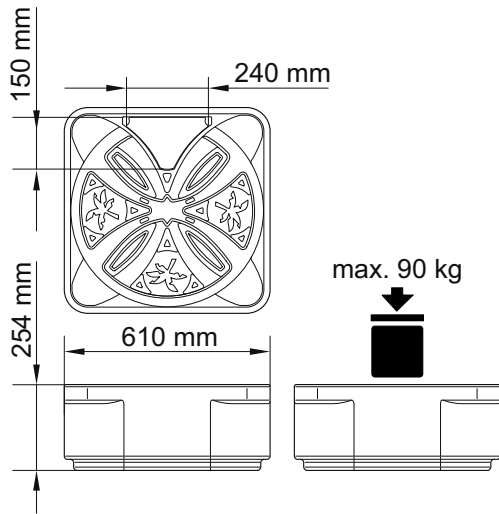

	<b>Water Reservoir 60</b>	<b>Water Reservoir 80</b>	<b>Water Reservoir 120</b>
<b>V</b>	75 l	120 l	255 l
	Aquarius Universal Classic 2000	Aquarius Universal Premium 12000	Aquarius Universal Premium 12000 AquaMax Eco Classic 17500

Water reservoir 60

Water reservoir 80

Water reservoir 120

WRR0003

WRR0008

Water reservoir	a
60	max. 1 × Ø 19 mm
80	max. 1 × Ø 25 mm
120	max. 1 × Ø 38 mm

WRR0006

Water reservoir	a
80	max. 3 × Ø 19 mm
120	max. 3 × Ø 38 mm