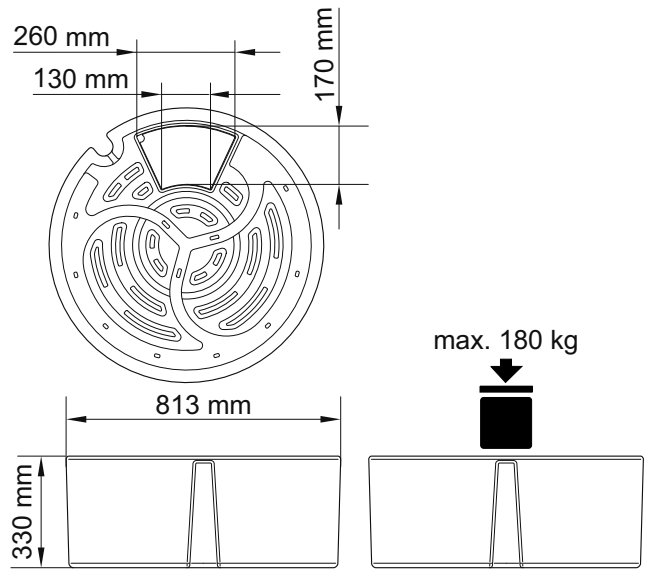

Water reservoir 60

Water reservoir 80

Water reservoir 120

WRR0003

WRR0008

Water reservoir	a
60	max. 1 × Ø 19 mm
80	max. 1 × Ø 25 mm
120	max. 1 × Ø 38 mm

WRR0006

Water reservoir	a
80	max. 3 × Ø 19 mm
120	max. 3 × Ø 38 mm