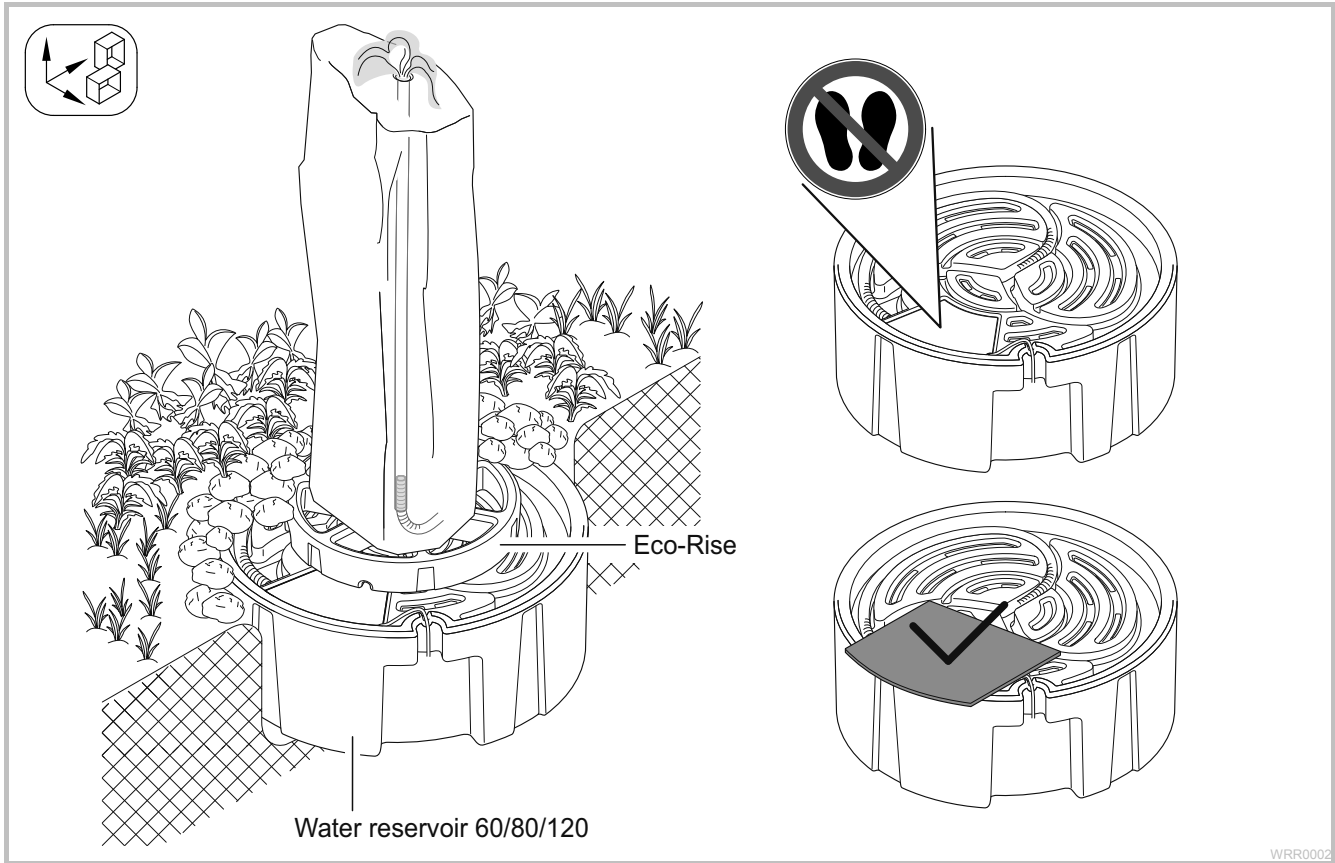

	<b>Water Reservoir 60</b>	<b>Water Reservoir 80</b>	<b>Water Reservoir 120</b>
<b>V</b>	75 l	120 l	255 l
	Aquarius Universal Classic 2000	Aquarius Universal Premium 12000	Aquarius Universal Premium 12000 AquaMax Eco Classic 17500

Water reservoir 60

Water reservoir 80

Water reservoir 120

WRR0003

WRR0008

Water reservoir	a
60	max. 1 × Ø 19 mm
80	max. 1 × Ø 25 mm
120	max. 1 × Ø 38 mm

WRR0006

Water reservoir	a
80	max. 3 × Ø 19 mm
120	max. 3 × Ø 38 mm