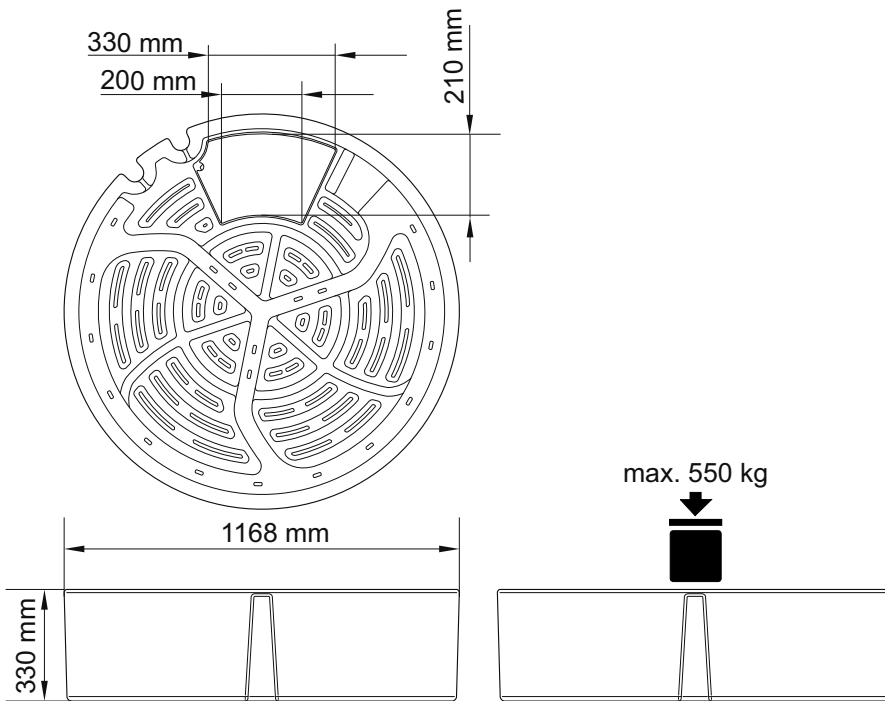

	<b>Water Reservoir 60</b>	<b>Water Reservoir 80</b>	<b>Water Reservoir 120</b>
<b>V</b>	75 l	120 l	255 l
	Aquarius Universal Classic 2000	Aquarius Universal Premium 12000	Aquarius Universal Premium 12000 AquaMax Eco Classic 17500

Water reservoir 60

Water reservoir 80

Water reservoir 120

WRR0003

WRR0008

Water reservoir	a
60	max. 1 × Ø 19 mm
80	max. 1 × Ø 25 mm
120	max. 1 × Ø 38 mm

WRR0006

Water reservoir	a
80	max. 3 × Ø 19 mm
120	max. 3 × Ø 38 mm