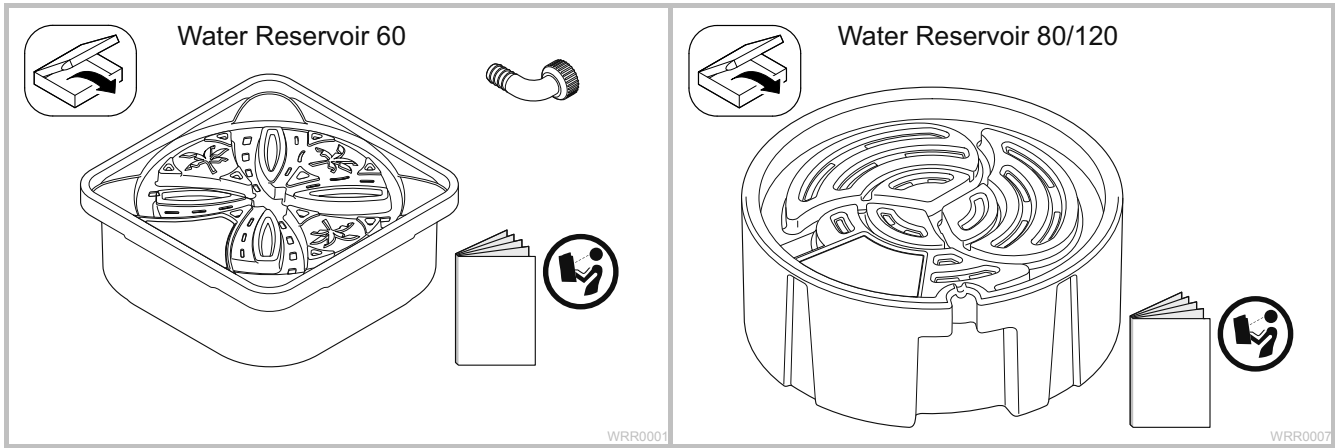

	<b>Water Reservoir 60</b>	<b>Water Reservoir 80</b>	<b>Water Reservoir 120</b>
<b>V</b>	75 l	120 l	255 l
	Aquarius Universal Classic 2000	Aquarius Universal Premium 12000	Aquarius Universal Premium 12000 AquaMax Eco Classic 17500

Water reservoir 60

Water reservoir 80

Water reservoir 120

WRR0003

WRR0008

Water reservoir	a
60	max. 1 × Ø 19 mm
80	max. 1 × Ø 25 mm
120	max. 1 × Ø 38 mm

WRR0006

Water reservoir	a
80	max. 3 × Ø 19 mm
120	max. 3 × Ø 38 mm